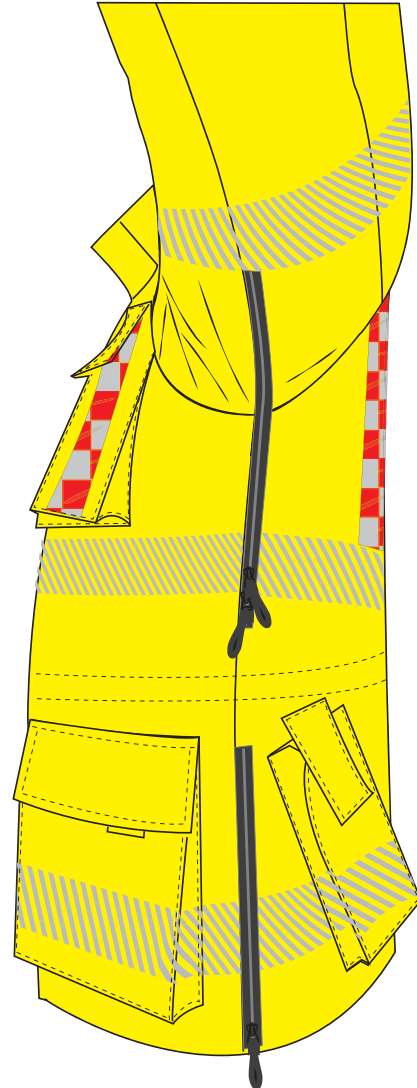

Approvals Pending for: EN ISO 20471+A1:2016
Class 3

Available sizes 46/48, 50/52, 54/56, 58/60, 62/64, 66/68

Colour Red or High visible yellow

Design Collar are higher at back then at front.
Front zipper with 1 slider extended to collar.
Underarm zipper for ventilation
Hip adjustable zipper
Double front flap.
1 strap on each shoulder.
Elastic narrowing at waist, hemline and hood.
Pre-bent sleeves.
Narrowing strap at wrists.
Quilted detachable lining.
Detachable lining is attached with zipper.
Knitted cuff with thumb hole.
Detachable hood.

Trim 5 cm red/grey chequered, vertical on
upper body front and back.
3M™ comfort trim, grey:
1 row horizontal on chest and hemline.
2 rows on each sleeves.

Pockets 2 side pockets with flaps.
2 box radio pockets on the chest.
2 box radio pockets on lower back part.
All radio pockets have H-flap.
Pencil pocket on left upper arm.
Pocket behind front flap, right side, size A4
Pocket behind front flap, left side
Pocket incorporated in front flap from
the outside
2 inner pocket in lining
2 pockets in detachable lining.
Transponder placed behind woven Viking
logo at neck and behind

Spare parts Number patch: S-5900622: Size: 10X15 cm
Name patch: S-5900023: Size 5 X13
Additional patch for Back size 25x34cm: S-5900726

VIKING Workwear Jacket

PS3811

DATE 08-06-2022 - EDITION 02

VIKING LIFE-SAVING EQUIPMENT

VIKING-FIRE.COM

VIKING Workwear Jacket

PS3811

DATE 08-06-2022 - EDITION 02

Spare parts

Patch for Back size 25x34cm

Opening details

Detachable hood